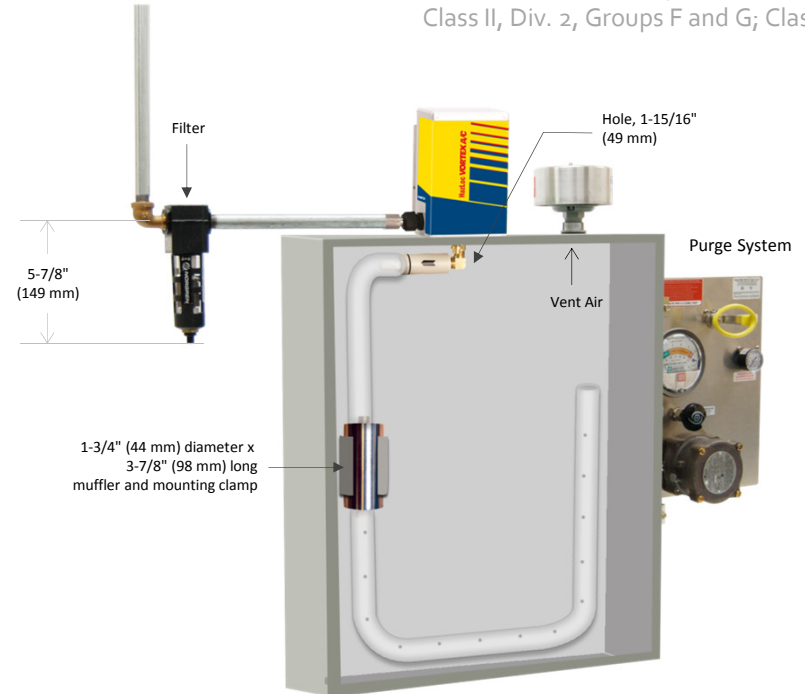

# HazLoc Vortex A/C Enclosure Cooler

Models 75x5 and 72x5  
(Hazardous Location)

Class I, Div. 2, Groups A, B, C and D;  
Class II, Div. 2, Groups F and G; Class III

## SPECIFICATIONS

Product	Thermostat	Includes filter?	Cooling Capacity	
			BTU/hr	Watts
7515	Mechanical	Yes	900	264
7215	Mechanical	No	900	264
7525	Mechanical	Yes	1500	440
7225	Mechanical	No	1500	440
7535	Mechanical	Yes	2500	733
7235	Mechanical	No	2500	733

Notes: Specifications are for 100 psig (6.9 bar) compressed air  
Cold Air Ducting Kits and Cold Air Mufflers included with 75x5 and 72x5  
Use of a purge system is required. Purge system and spark arrestor are not included.