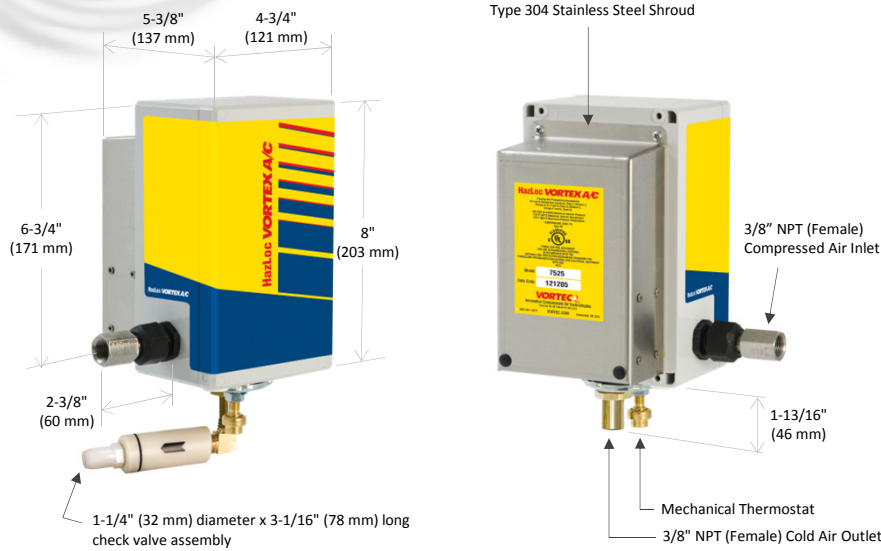

# HazLoc Vortex A/C Enclosure Cooler

Models 75x5 and 72x5  
(Hazardous Location)

Class I, Div. 2, Groups A, B, C and D;  
Class II, Div. 2, Groups F and G; Class III

## SPECIFICATIONS

Product	Thermostat	Includes filter?	Cooling Capacity	
			BTU/hr	Watts
7515	Mechanical	Yes	900	264
7215	Mechanical	No	900	264
7525	Mechanical	Yes	1500	440
7225	Mechanical	No	1500	440
7535	Mechanical	Yes	2500	733
7235	Mechanical	No	2500	733

Notes: Specifications are for 100 psig (6.9 bar) compressed air  
Cold Air Ducting Kits and Cold Air Mufflers included with 75x5 and 72x5  
Use of a purge system is required. Purge system and spark arrestor are not included.