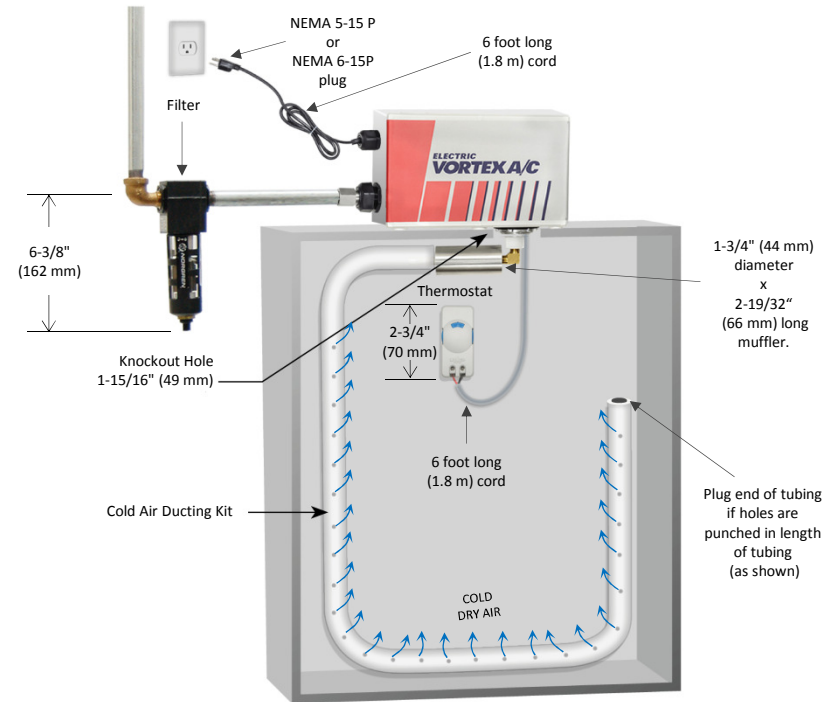

Electric Vortex A/C Enclosure Cooler

Models 70xxES and 77xxES (NEMA 4 and 4X)

SPECIFICATIONS

Product	Thermostat	Includes filter?	Cooling Capacity	
			BTU/hr	Watts
7715ES	Electric	Yes	900	264
7015ES	Electric	No	900	264
7725ES	Electric	Yes	1500	440
7025ES	Electric	No	1500	440
7735ES	Electric	Yes	2500	733
7035ES	Electric	No	2500	733

Notes: Specifications are for 100 psig (6.9 bar) compressed air
 Cold Air Ducting Kits and Cold Air Mufflers are included with all models
 Also available in 240V models (70xxESF and 77xxESF)
 Also available in BSP