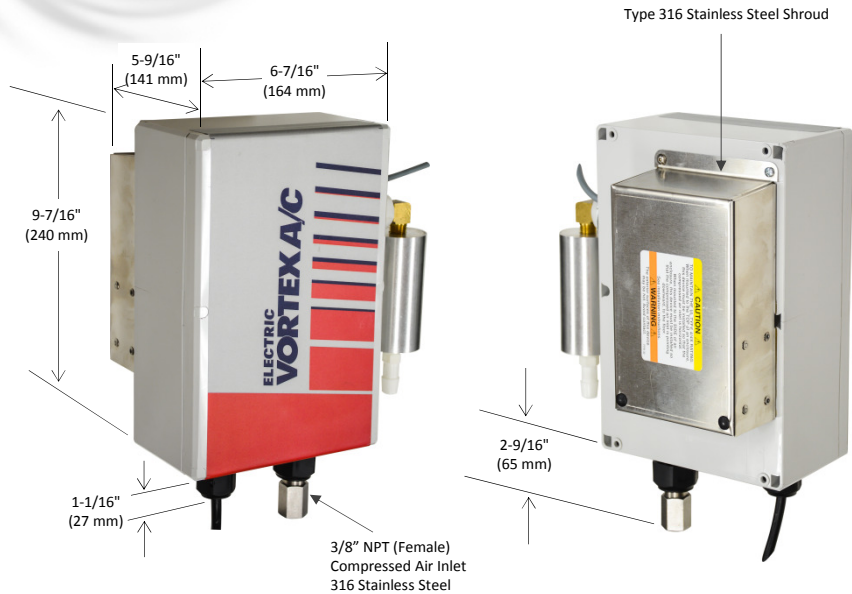

Electric Vortex A/C Enclosure Cooler

Models 70xxES and 77xxES (NEMA 4 and 4X)

SPECIFICATIONS

Product	Thermostat	Includes filter?	Cooling Capacity	
			BTU/hr	Watts
7715ES	Electric	Yes	900	264
7015ES	Electric	No	900	264
7725ES	Electric	Yes	1500	440
7025ES	Electric	No	1500	440
7735ES	Electric	Yes	2500	733
7035ES	Electric	No	2500	733

Notes: Specifications are for 100 psig (6.9 bar) compressed air
 Cold Air Ducting Kits and Cold Air Mufflers are included with all models
 Also available in 240V models (70xxESF and 77xxESF)
 Also available in BSP