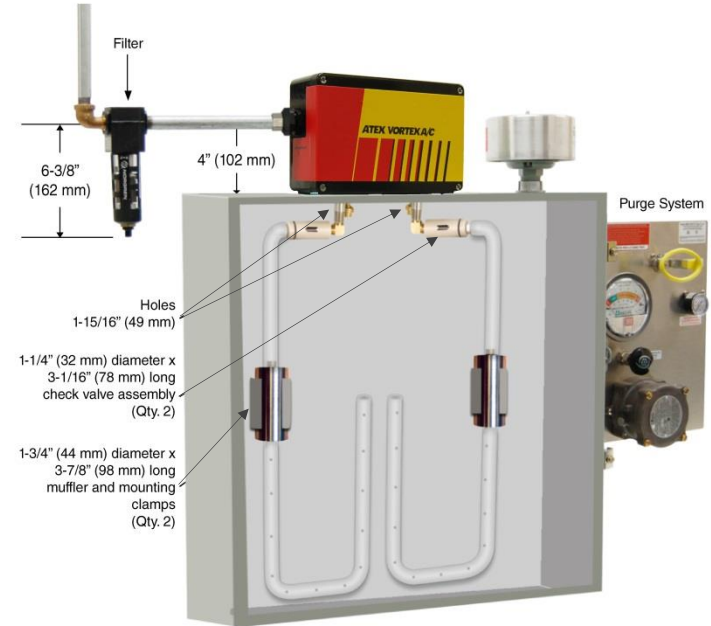

ATEX Vortex A/C Enclosure Cooler

Models 7470 and 7370
(ATEX Hazardous Location)

ATEX Zones 2 and 22
Temperature Class T4 Areas

SPECIFICATIONS

Product	Thermostat	Includes filter?	Cooling Capacity	
			BTU/hr	Watts
7470	Mechanical	Yes	5000	1465
7370	Mechanical	No	5000	1465

Notes: Specifications are for 100 psig (6.9 bar) compressed air
Cold Air Ducting Kits and Cold Air Mufflers included with 7470 and 7370
Use of a purge system is required. Purge system and spark arrestor are not included.