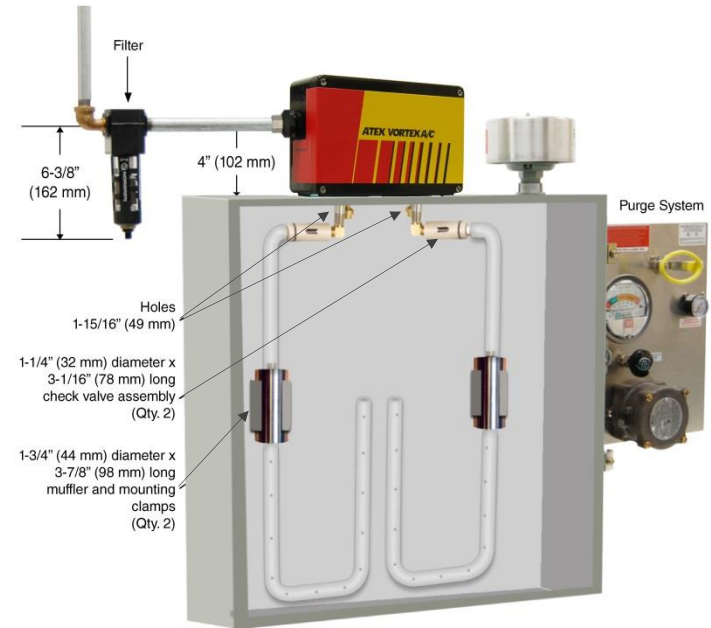

ATEX Vortex A/C Enclosure Cooler

Models 7470 and 7370
(ATEX Hazardous Location)

ATEX Zones 2 and 22
Temperature Class T4 Areas

SPECIFICATIONS

Product	Thermostat	Includes filter?	Cooling Capacity	
			BTU/hr	Watts
7470	Mechanical	Yes	5000	1465
7370	Mechanical	No	5000	1465

Notes: Specifications are for 100 psig (6.9 bar) compressed air
Cold Air Ducting Kits and Cold Air Mufflers included with 7470 and 7370
Use of a purge system is required. Purge system and spark arrestor are not included.