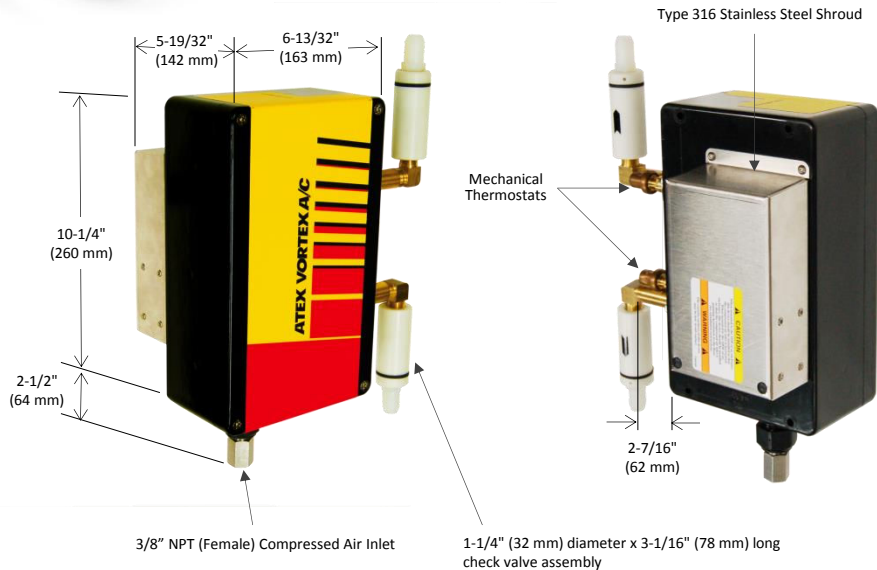

ATEX Vortex A/C Enclosure Cooler

Models 7470 and 7370
(ATEX Hazardous Location)

ATEX Zones 2 and 22
Temperature Class T4 Areas

SPECIFICATIONS

Product	Thermostat	Includes filter?	Cooling Capacity	
			BTU/hr	Watts
7470	Mechanical	Yes	5000	1465
7370	Mechanical	No	5000	1465

Notes: Specifications are for 100 psig (6.9 bar) compressed air
Cold Air Ducting Kits and Cold Air Mufflers included with 7470 and 7370
Use of a purge system is required. Purge system and spark arrestor are not included.