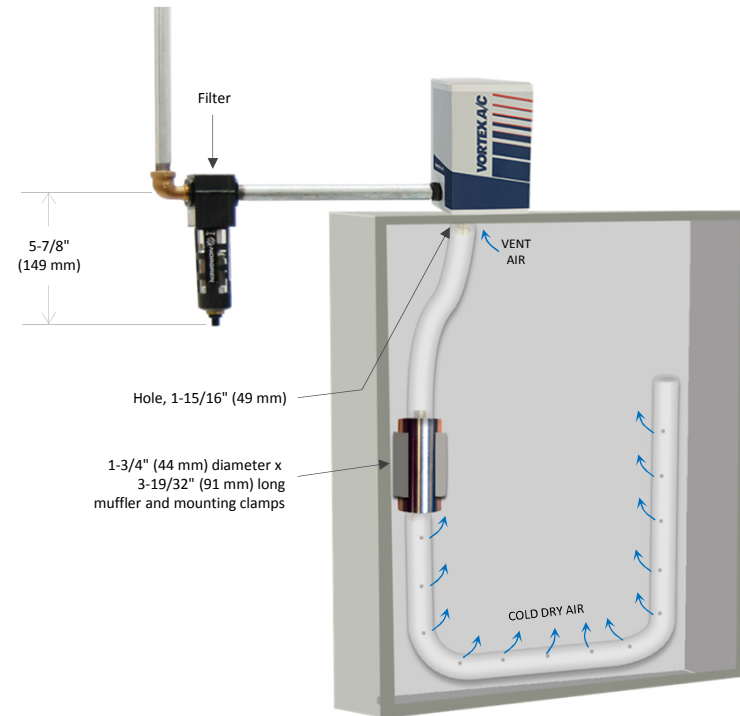

Vortex A/C Enclosure Cooler

Models 76x5 and 71x5 (NEMA 12)

SPECIFICATIONS

Product	Thermostat	Includes filter?	Cooling Capacity	
			BTU/hr	Watts
7615	Mechanical	Yes	900	264
7115	Mechanical	No	900	264
7625	Mechanical	Yes	1500	440
7125	Mechanical	No	1500	440
7635	Mechanical	Yes	2500	733
7135	Mechanical	No	2500	733