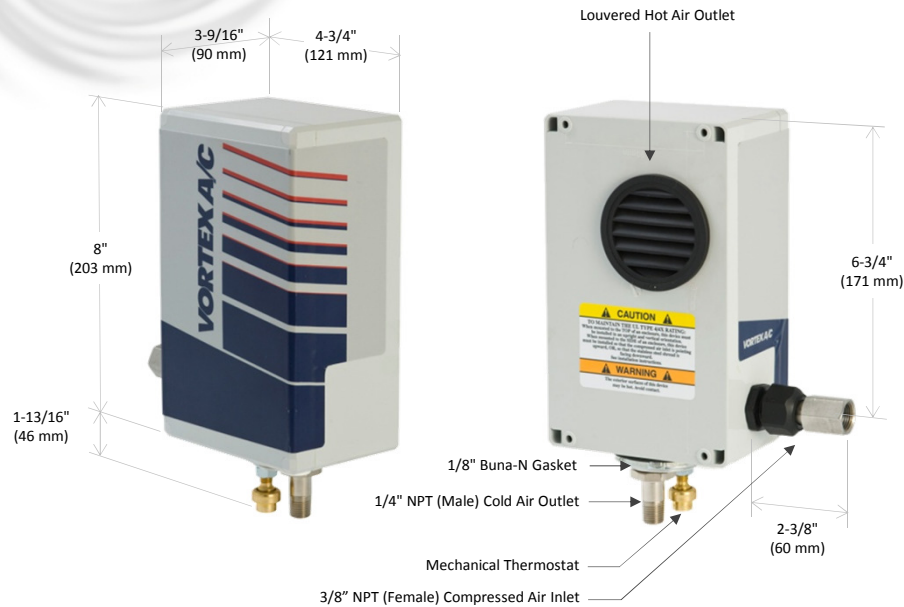

Vortex A/C Enclosure Cooler

Models 76x5 and 71x5 (NEMA 12)

SPECIFICATIONS

Product	Thermostat	Includes filter?	Cooling Capacity	
			BTU/hr	Watts
7615	Mechanical	Yes	900	264
7115	Mechanical	No	900	264
7625	Mechanical	Yes	1500	440
7125	Mechanical	No	1500	440
7635	Mechanical	Yes	2500	733
7135	Mechanical	No	2500	733