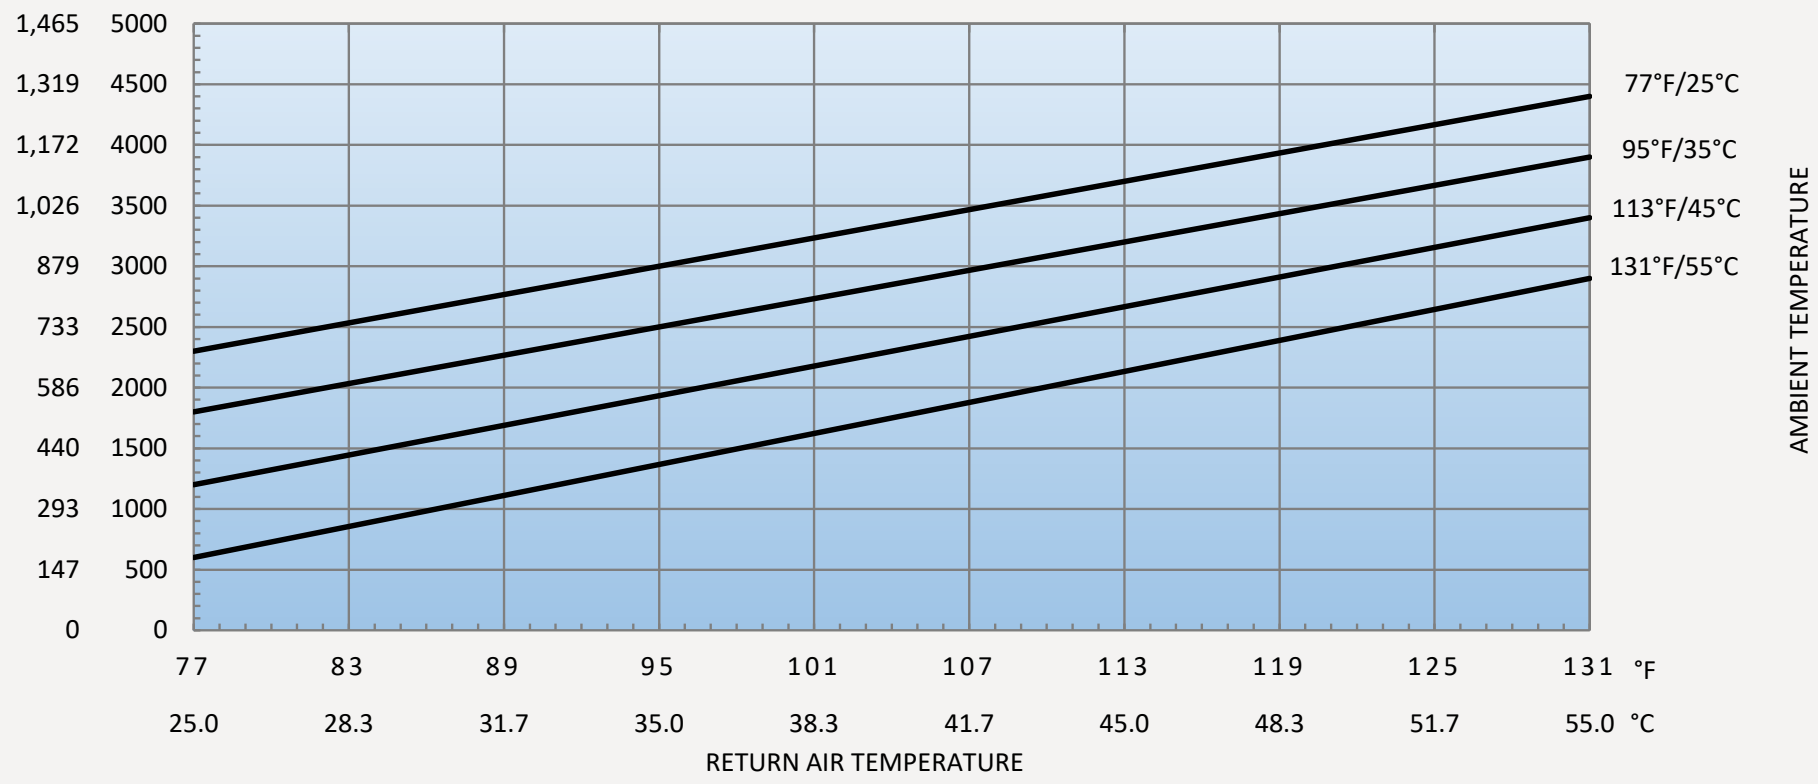

IQ2700B 120V/60HZ CAPACITY CHART

WATTS BTU/HR

AMBIENT TEMPERATURE