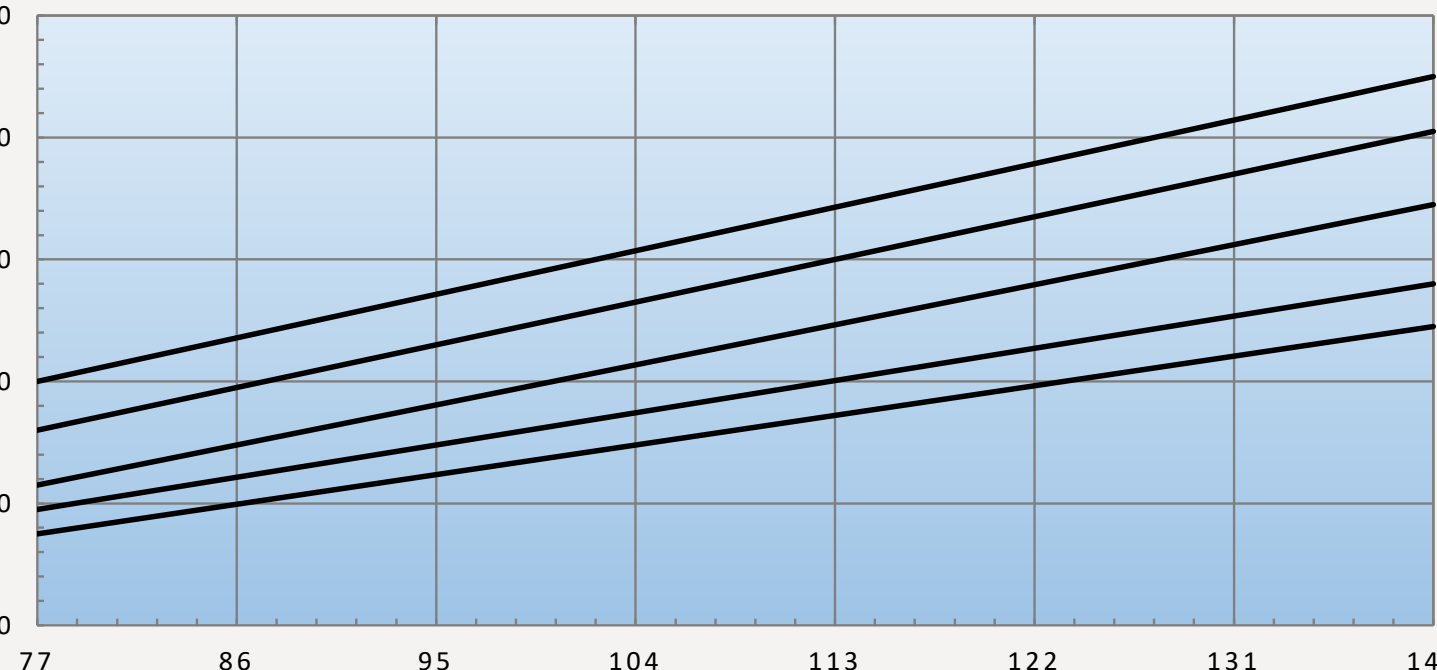

IQ12000EV 230V/60HZ CAPACITY CHART

WATTS BTU/HR

7,327 25000
5,861 20000
4,396 15000
2,931 10000
1,465 5000
0 0

77 86 95 104 113 122 131 140 °F
25.0 30.0 35.0 40.0 45.0 50.0 55.0 60.0 °C

RETURN AIR TEMPERATURE