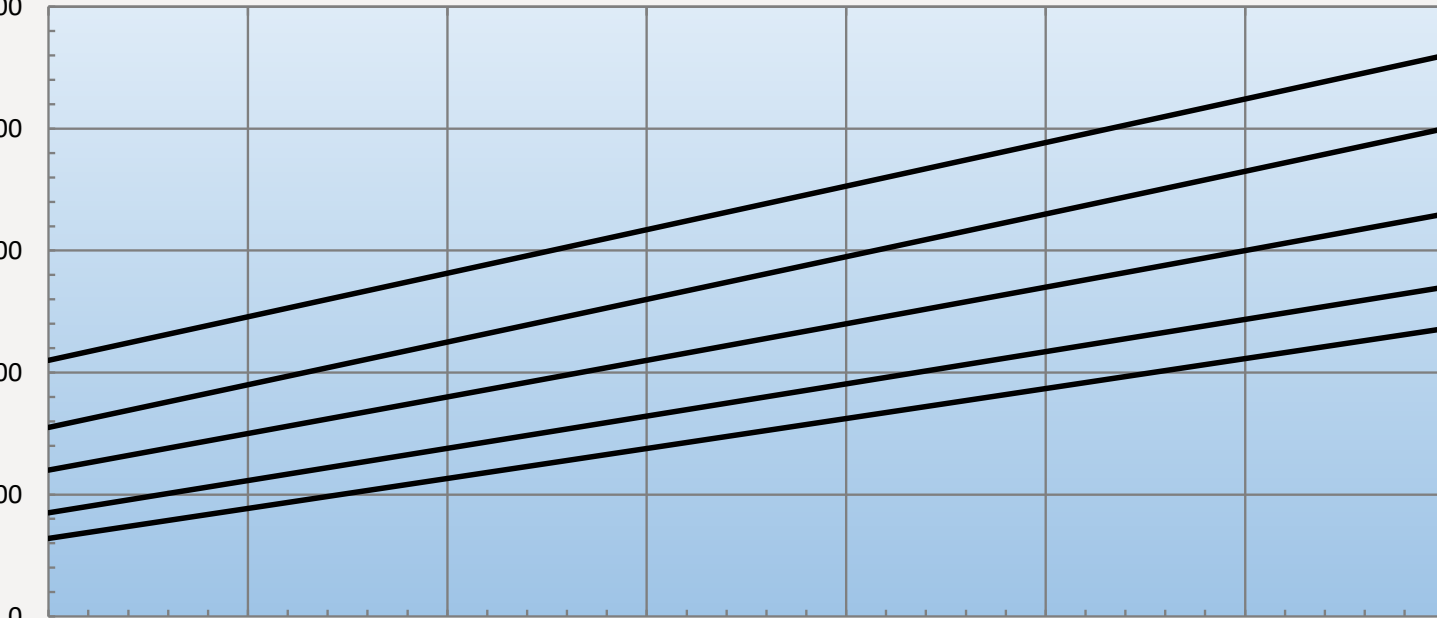

IQ12000EV 120V/60HZ CAPACITY CHART

WATTS BTU/HR

7,327 25000

5,861 20000

4,396 15000

2,931 10000

1,465 5000

0